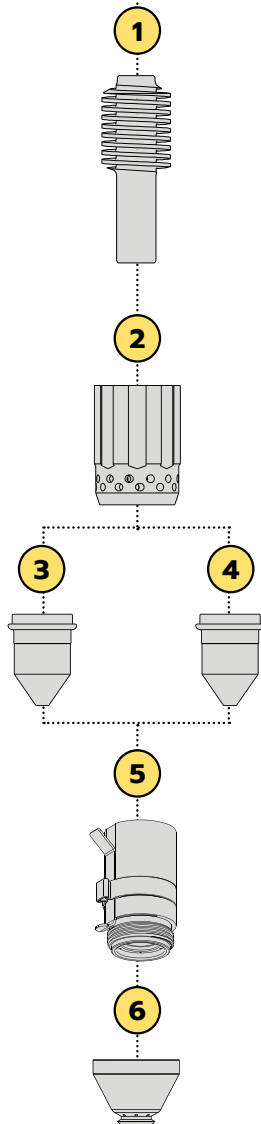

Cutting

20/70 A

SPARE PARTS / CONSUMABLES

Pos.	Description	Blyster/Qty	Part number
1	Electrode	A 10 pcs	23015354BH
2	Swirl ring	D 2 pcs	23015355BH
3	Tip 20/50 A	A 10 pcs	23015356BH
4	Tip 70 A	A 10 pcs	23015357BH
5	Retaining cap with voltage sensor	D 1 pc	23015405
6	Shield cap	D 2 pcs	23015360BH